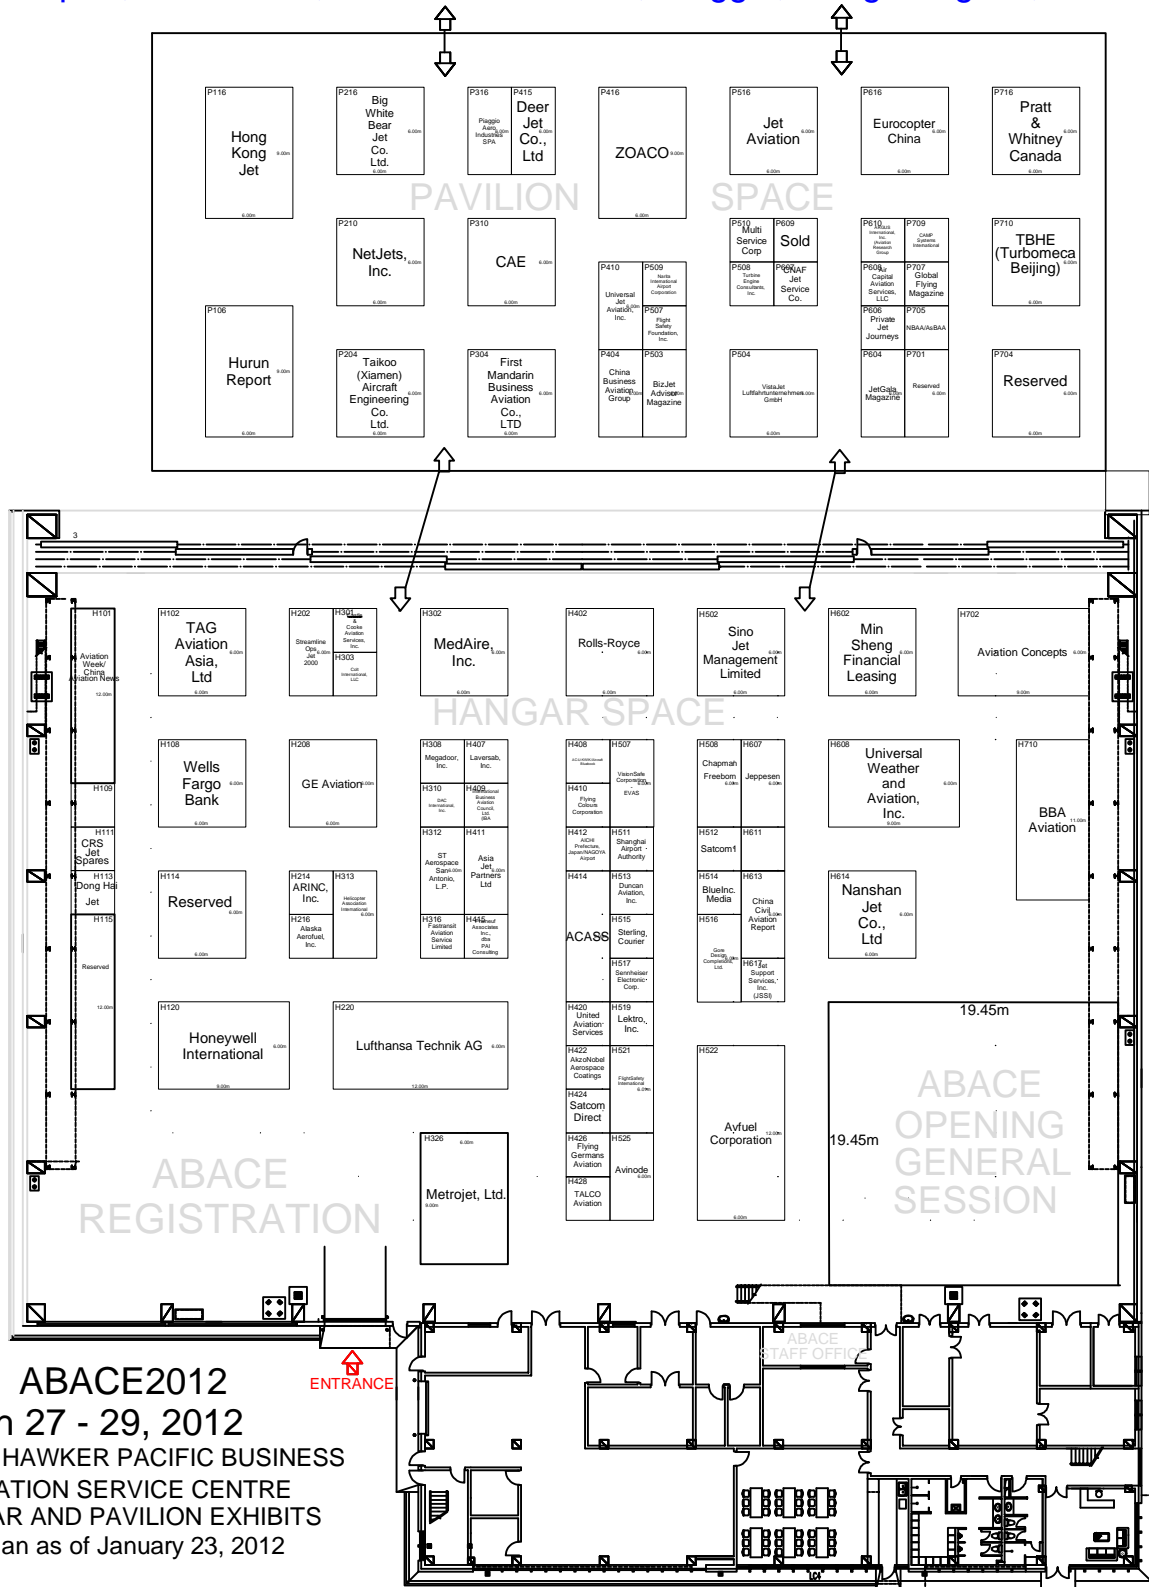

# Access to ABACE Chalet and Static Display Exhibitors:

(Airbus, Big White Bear Jet Co., Boeing, Bombardier, Cessna, Dassault, Embraer, Eurocopter, Gulfstream, Hawker Beechcraft, Piaggio, Hong Kong Jet, JetEx and VistaJet)

**ABACE2012**  
**March 27 - 29, 2012**  
 SHANGHAI HAWKER PACIFIC BUSINESS  
 AVIATION SERVICE CENTRE  
 HANGAR AND PAVILION EXHIBITS  
 Floor plan as of January 23, 2012